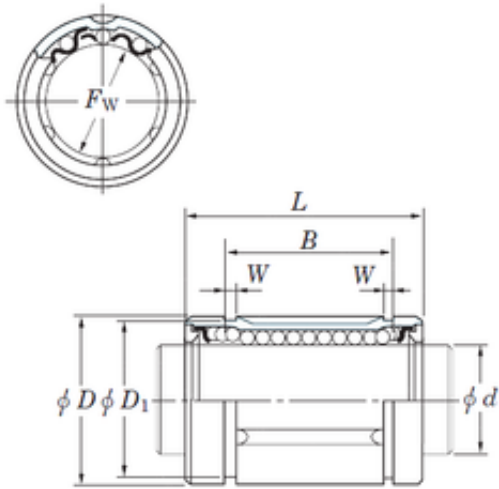

PIE Bearing Technology Co., Ltd

KOYO SDM8MG linear bearings

Bearing No. SDM8MG

Size	8x15x17.5 mm
Bore Diameter	8 mm
Outer Diameter	15 mm
Width	17,5 mm
Fw	8 mm
D	15 mm
B	17,5 mm
D1	14,3 mm
L	24 mm
W	1,1 mm
Weight	0,013 Kg
Basic dynamic load rating (C)	134 kN

SDM8MG Bearing 2D drawings and 3D CAD models