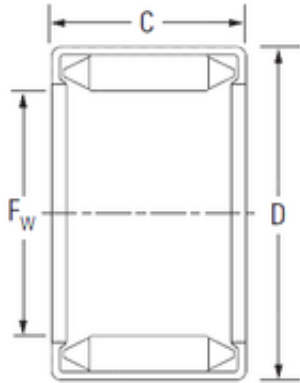

PIE Bearing Technology Co., Ltd

KOYO DL 15 12 needle roller bearings

Bearing No. DL 15 12

Size	15x21x12 mm
Bore Diameter	15 mm
Outer Diameter	21 mm
Width	12 mm
F _w	15 mm
D	21 mm
C	12 mm
Weight	0.011 Kg
Basic dynamic load rating (C)	9.40 kN

DL 15 12 Bearing 2D drawings and 3D CAD models