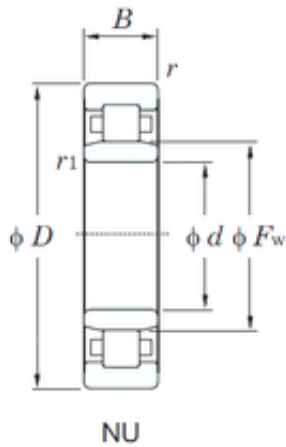

## KOYO NU2328R cylindrical roller bearings

Bearing No. NU2328R

Size	140x300x102 mm
Bore Diameter	140 mm
Outer Diameter	300 mm
Width	102 mm
d	140 mm
Fw	180 mm
D	300 mm
B	102 mm
C	102 mm
r min.	4 mm
r1 min.	4 mm
Weight	36.8 Kg
Basic dynamic load rating (C)	1020 kN
Basic static load rating (C0)	1380 kN
(Grease) Lubrication Speed	1700 r/min
Bearing No.	NU2328R
r(min)	4
r1(min)	4
Cr	1270
C0r	1380
Cu	167
Grease lub.	1700
Oil lub.	2500
Ew	-
d1	-
B1	-

NU2328R Bearing 2D drawings and 3D CAD models