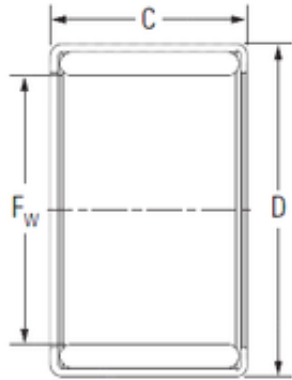

PIE Bearing Technology Co., Ltd

KOYO YM081210 needle roller bearings

Bearing No. YM081210

Size	8x12x10 mm
Bore Diameter	8 mm
Outer Diameter	12 mm
Width	10 mm
Fw	8 mm
D	12 mm
C	10 mm
Weight	0,004 Kg
Basic dynamic load rating (C)	5,25 kN
Basic static load rating (C0)	8,6 kN

YM081210 Bearing 2D drawings and 3D CAD models