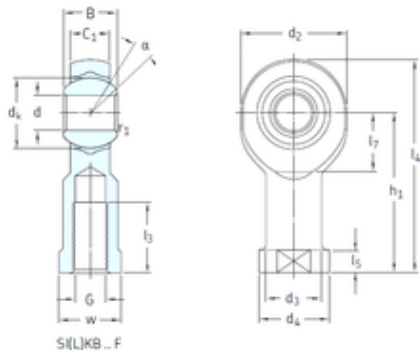

PIE Bearing Technology Co., Ltd

SKF SILKB5F plain bearings

Bearing No. SILKB5F

| | |
|-------------------------------|-----------------|
| Bore Diameter | 5 mm |
| d | 5 mm |
| d2 max. | 19 mm |
| d3 | 9 mm |
| d4 max. | 12 mm |
| dk | 11,1 mm |
| h1 | 27 mm |
| l3 min. | 8 mm |
| l4 max. | 37 mm |
| l5 | 4 mm |
| l7 min. | 9 mm |
| r1 min. | 0,3 mm |
| B | 8 mm |
| C1 max | 6 mm |
| w | 9 Tolerance h14 |
| Thread (G) | M5 Tolerance 6H |
| Angle | 13 ° |
| Weight | 0,019 Kg |
| Basic dynamic load rating (C) | 3,25 kN |

SILKB5F Bearing 2D drawings and 3D CAD models